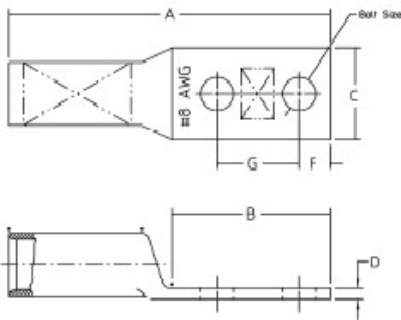

Color-Keyed®

Long Barrel Copper Lug T&B Catalog Number:

UPC Number:
Status:
Description:

54859BEPH
78621039188
Made to Order

Copper Two-Hole Lug - Straight Long Barrel - max 35KV, 1/0 AWG Wire, 1/4" Bolt Size, 5/8" Hole Spacing, Tin Plated with Inspection Hole, Pink 42

General

Material	Copper
Finish	Tin Plated
Wire Size	1/0 AWG
Number of Studs	2
Stud Size	1/4
Bolt Hole Spacing	5/8
Tongue Angle	Straight
Barrel Length	Long
Barrel Shape	Standard
Tongue Width	Standard
Peep Hole	Y
Marking	Standard
Hole Shape	Round
Die Color	Pink
Die Code	42

Tooling

Connector & Tooling Chart Available on Website

Application Support

Overview Available on Website

Notes

Dimensions given for reference only. Dimensions may vary up to +/- .030.

Certifications

RoHS Compliance Yes