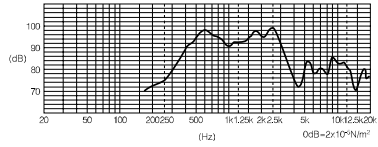

EAS45P30S

EAS45P30S