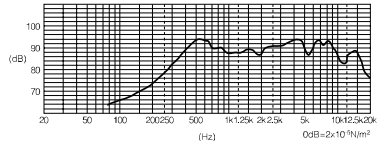

EAS45P104S