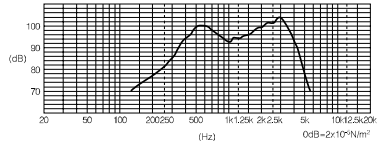

■ Specifications

Part No.	Input (W)		(Ω) Imp.	fo (Hz)	(Hz) Frequency Range	S.P.L.* (dB/1 W/ 0.5 m)	(g) Mass	Comments
	Rated	max.						
EAS-4P155A	0.1	—	8	530	fo – 3k	92.0	25	
EAS-45P30S	0.1	—	8	500	fo – 3k	93.0	24	
EAS-45P36S	1	2	4	430	fo – 10k	88.0	70	
EAS-45P104S	0.25	—	8		Full Range	77.0	13	
EAS-5P13S	0.16	—	8		350-300	93.0	57	
EAS-6P22S	0.5	—	8		Full Range	92.0	75	
EAS-8P29SG	0.63	—	8		185-4000	93.0	68	
EAS-8P36S	0.63	—	25		Full Range	95.0	83	
EAS-4D02CO	1	—	16		Full Range	73.0	12	
EAS-4D05A	1	—	8		Full Range	76.0	7	
EAS-4D06C	0.5	—	8		Full Range	78.0	8	
EAS-14PX09B1	40	120	4		45hz-25khz	87.0	950	
EAS-16PX27C1	40	120	4		35hz-25khz	87.0	1000	
EAS-23DX02B1	40	120	4		30hz-25khz	87.0	1200	
EAS-23DX03B1	50	160	4		30hz-25khz	88.0	1500	
EAS-G7D504A2	1.5	—	16		Full Range	90.0	107	
EAS-G9D550B2	1.5	—	16		Full Range	87.0	45	
EAS-G9D541A2	3	—	8		Full Range	88.5	135	
EAS-G12D531E2	3	—	8		Full Range	93.5	180	

EAS4P15SA

Dimensions in mm (not to scale)

EAS4P15SA

EAS45P30S

Dimensions in mm (not to scale)

EAS45P30S

EAS45P36S

Dimensions in mm (not to scale)