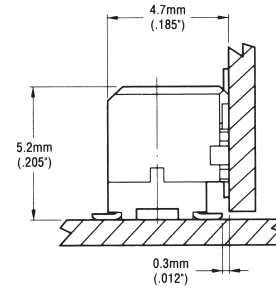

WR SERIES CONNECTORS

0.50mm (.020") Contact Spacing, PCB-to-PCB SMT Connectors

Connector Profile (Ref.)

PIN SIDE
Straight • Standard Type
WR-**-P-VF-N1

Straight • 50 Type
WR-**-P-VF50-N1

Straight • 60 Type
WR-**-P-VF60-N1

SOCKET SIDE
Straight • Standard Type
WR-**-S-VF-N1

Straight • H05 Type
WR-**-S-VFH05-N1

Straight • H30 Type
WR-**-S-VFH30-N1

PIN SIDE
Right Angle Type
WR-**-P-HF-HD-A1E

SOCKET SIDE
Straight • H05 Type
WR-**-S-VFH05-N1

PIN SIDE
Right Angle Type
WR-**-P-HF-HD-A1E

SOCKET SIDE
Straight • H30 Type
WR-**-S-VFH30-N1

Note 1: 3 connector heights are available for straight type.
Parallel board-to-board distance can be selected in a range from 4mm (.157") to 9mm (.354") [9 kinds].

Table 1

		SOCKET SIDE			
		Connector type	Standard type	H05 type	H30 type
PIN SIDE	Standard type	4.0mm (.157")	4.5mm (.177")	7.0mm (.276")	
	50 type	5.0mm (.197")	5.5mm (.217")	8.0mm (.315")	
	60 type	6.0mm (.236")	6.5mm (.256")	9.0mm (.354")	