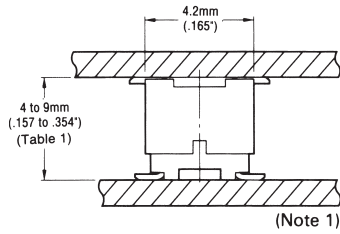

WR SERIES CONNECTORS

0.50mm (.020") Contact Spacing, PCB-to-PCB SMT Connectors

Connector Profile (Ref.)

PIN SIDE
Straight • Standard Type
WR-**-P-VF-N1

Straight • 50 Type
WR-**-P-VF50-N1

Straight • 60 Type
WR-**-P-VF60-N1

SOCKET SIDE
Straight • Standard Type
WR-**-S-VF-N1

Straight • H05 Type
WR-**-S-VFH05-N1

Straight • H30 Type
WR-**-S-VFH30-N1

PIN SIDE
Right Angle Type
WR-**-P-HF-HD-A1E

SOCKET SIDE
Straight • H05 Type
WR-**-S-VFH05-N1

PIN SIDE
Right Angle Type
WR-**-P-HF-HD-A1E

SOCKET SIDE
Straight • H30 Type
WR-**-S-VFH30-N1

Note 1: 3 connector heights are available for straight type.
Parallel board-to-board distance can be selected in a range from 4mm (.157") to 9mm (.354") [9 kinds].

Table 1

		SOCKET SIDE			
		Connector type	Standard type	H05 type	H30 type
PIN SIDE	Standard type	4.0mm (.157")	4.5mm (.177")	7.0mm (.276")	
	50 type	5.0mm (.197")	5.5mm (.217")	8.0mm (.315")	
	60 type	6.0mm (.236")	6.5mm (.256")	9.0mm (.354")	