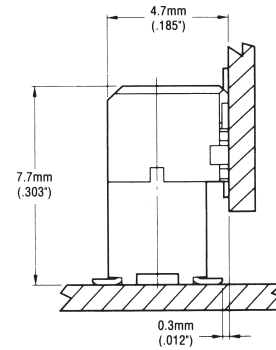

WR SERIES CONNECTORS

0.50mm (.020") Contact Spacing, PCB-to-PCB SMT Connectors

Connector Profile (Ref.)

PIN SIDE
Straight • Standard Type
WR-**-P-VF-N1

Straight • 50 Type
WR-**-P-VF50-N1

Straight • 60 Type
WR-**-P-VF60-N1

SOCKET SIDE
Straight • Standard Type
WR-**-S-VF-N1

Straight • H05 Type
WR-**-S-VFH05-N1

Straight • H30 Type
WR-**-S-VFH30-N1

PIN SIDE
Right Angle Type
WR-**-P-HF-HD-A1E

SOCKET SIDE
Straight • H05 Type
WR-**-S-VFH05-N1

PIN SIDE
Right Angle Type
WR-**-P-HF-HD-A1E

SOCKET SIDE
Straight • H30 Type
WR-**-S-VFH30-N1

Note 1: 3 connector heights are available for straight type.
Parallel board-to-board distance can be selected in a range from 4mm (.157") to 9mm (.354") [9 kinds].

Table 1

		SOCKET SIDE			
		Connector type	Standard type	H05 type	H30 type
PIN SIDE	Standard type	4.0mm (.157")	4.5mm (.177")	7.0mm (.276")	
	50 type	5.0mm (.197")	5.5mm (.217")	8.0mm (.315")	
	60 type	6.0mm (.236")	6.5mm (.256")	9.0mm (.354")	